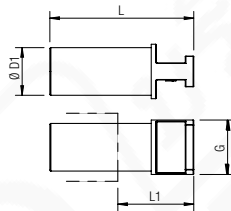

**54625**

**GIUNZIONE DOPPIA**

DOUBLE JOINT  
DOPPELSTECKER  
JONCTION DOUBLE (TECHNOPOLYMÈRE)  
UNIÓN DOBLE  
JUNÇÃO DUPLA

Code	Tube	L	L1	Pack.
54625 00 B4 X1 00	4	34.5	16	10
54625 00 B4 X4 00	6	39.5	18.5	10
54625 00 B4 X7 00	8	42	19.5	10
54625 00 B4 X9 00	10	51.5	24	10
54625 00 B4 Y1 00	12	60	28	10

**54610**

**TAPPO**

PLUG  
VERSCHLUSSZAPFEN  
BOUCHON  
TAPÓN  
TAMPÃO

Code	ØD1	G	L	L1	Pack.
54610 00 B4 X1 00	4	6	29.5	15.5	10
54610 00 B4 X4 00	6	8	32	15.5	10
54610 00 B4 X7 00	8	10	35.5	19.5	10
54610 00 B4 X9 00	10	12	40	19.5	10
54610 00 B4 Y1 00	12	14	41.5	20	10