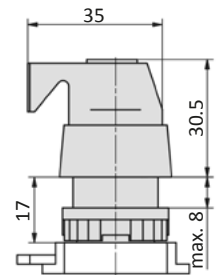

18-T-23-011-xx Push button

Model-no.: 18-T-23-011-xx +	T-25-311	T-28-311	T-28-511	T-30-310	T-30-510
Symbol					
Actuating force at 6 bar (N)	24	23	15	13	23
Weight (incl. valve) (kg)	0.057	0.073	0.090	0.067	0.091

Please complete: xx = colour (20 = green, 21 = green with white line, 30 = black, 40 = red, 42 = red with white circle, 50 = yellow, 60 = blue)

18-T-23-012-xx Mushroom

Model-no.: 18-T-23-012-xx +	T-25-311	T-28-311	T-28-511	T-30-310	T-30-510
Symbol					
Actuating force at 6 bar (N)	24	23	15	13	23
Weight (incl. valve) (kg)	0.062	0.078	0.095	0.072	0.096

Please complete: xx = colour (20 = green, 30 = black, 40 = red)

18-T-23-013 2 position switch

Model-no.: 18-T-23-013 +	T-25-311	T-28-311	T-28-511	T-30-310	T-30-510
Symbol					
Actuating force at 6 bar (N)	24	23	15	26	25
Weight (incl. valve) (kg)	0.064	0.080	0.097	0.074	0.098

Actuator \varnothing 22.5 mm

18-T-23-014 Key-return

Model-no.: 18-T-23-014 +	T-25-311	T-28-311	T-28-511	T-30-310	T-30-510
Symbol					
Actuating force at 6 bar (N)	24	23	15	13	23
Weight (incl. valve) (kg)	0.123	0.139	0.156	0.133	0.157