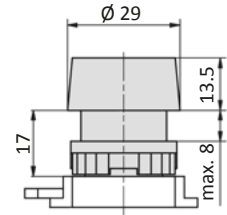

18-T-23-011-xx Push button

Model-no.: 18-T-23-011-xx +	T-25-311	T-28-311	T-28-511	T-30-310	T-30-510
Symbol					
Actuating force at 6 bar (N)	24	23	15	13	23
Weight (incl. valve) (kg)	0.057	0.073	0.090	0.067	0.091

Please complete: xx = colour (20 = green, 21 = green with white line, 30 = black, 40 = red, 42 = red with white circle, 50 = yellow, 60 = blue)

18-T-23-012-xx Mushroom

Model-no.: 18-T-23-012-xx +	T-25-311	T-28-311	T-28-511	T-30-310	T-30-510
Symbol					
Actuating force at 6 bar (N)	24	23	15	13	23
Weight (incl. valve) (kg)	0.062	0.078	0.095	0.072	0.096

Please complete: xx = colour (20 = green, 30 = black, 40 = red)

18-T-23-013 2 position switch

Model-no.: 18-T-23-013 +	T-25-311	T-28-311	T-28-511	T-30-310	T-30-510
Symbol					
Actuating force at 6 bar (N)	24	23	15	26	25
Weight (incl. valve) (kg)	0.064	0.080	0.097	0.074	0.098

Actuator \varnothing 22.5 mm

18-T-23-014 Key-return

Model-no.: 18-T-23-014 +	T-25-311	T-28-311	T-28-511	T-30-310	T-30-510
Symbol					
Actuating force at 6 bar (N)	24	23	15	13	23
Weight (incl. valve) (kg)	0.123	0.139	0.156	0.133	0.157