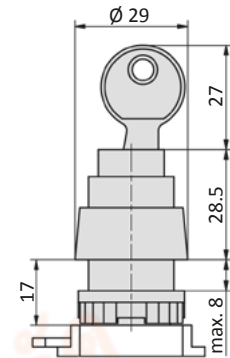

18-T-23-011-xx Push button

Model-no.: 18-T-23-011-xx +	T-25-311	T-28-311	T-28-511	T-30-310	T-30-510
Symbol					
Actuating force at 6 bar (N)	24	23	15	13	23
Weight (incl. valve) (kg)	0.057	0.073	0.090	0.067	0.091

Please complete: xx = colour (20 = green, 21 = green with white line, 30 = black, 40 = red, 42 = red with white circle, 50 = yellow, 60 = blue)

18-T-23-012-xx Mushroom

Model-no.: 18-T-23-012-xx +	T-25-311	T-28-311	T-28-511	T-30-310	T-30-510
Symbol					
Actuating force at 6 bar (N)	24	23	15	13	23
Weight (incl. valve) (kg)	0.062	0.078	0.095	0.072	0.096

Please complete: xx = colour (20 = green, 30 = black, 40 = red)

18-T-23-013 2 position switch

Model-no.: 18-T-23-013 +	T-25-311	T-28-311	T-28-511	T-30-310	T-30-510
Symbol					
Actuating force at 6 bar (N)	24	23	15	26	25
Weight (incl. valve) (kg)	0.064	0.080	0.097	0.074	0.098

Actuator \varnothing 22.5 mm

18-T-23-014 Key-return

Model-no.: 18-T-23-014 +	T-25-311	T-28-311	T-28-511	T-30-310	T-30-510
Symbol					
Actuating force at 6 bar (N)	24	23	15	13	23
Weight (incl. valve) (kg)	0.123	0.139	0.156	0.133	0.157