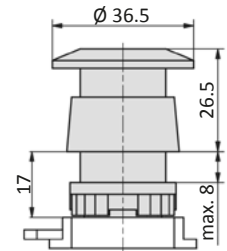

18-T-23-011-xx Push button

Model-no.: 18-T-23-011-xx +	T-25-311	T-28-311	T-28-511	T-30-310	T-30-510
Symbol					
Actuating force at 6 bar (N)	24	23	15	13	23
Weight (incl. valve) (kg)	0.057	0.073	0.090	0.067	0.091

Please complete: xx = colour (20 = green, 21 = green with white line, 30 = black, 40 = red, 42 = red with white circle, 50 = yellow, 60 = blue)

18-T-23-012-xx Mushroom

Model-no.: 18-T-23-012-xx +	T-25-311	T-28-311	T-28-511	T-30-310	T-30-510
Symbol					
Actuating force at 6 bar (N)	24	23	15	13	23
Weight (incl. valve) (kg)	0.062	0.078	0.095	0.072	0.096

Please complete: xx = colour (20 = green, 30 = black, 40 = red)

18-T-23-013 2 position switch

Model-no.: 18-T-23-013 +	T-25-311	T-28-311	T-28-511	T-30-310	T-30-510
Symbol					
Actuating force at 6 bar (N)	24	23	15	26	25
Weight (incl. valve) (kg)	0.064	0.080	0.097	0.074	0.098

Actuator \varnothing 22.5 mm

18-T-23-014 Key-return

Model-no.: 18-T-23-014 +	T-25-311	T-28-311	T-28-511	T-30-310	T-30-510
Symbol					
Actuating force at 6 bar (N)	24	23	15	13	23
Weight (incl. valve) (kg)	0.123	0.139	0.156	0.133	0.157