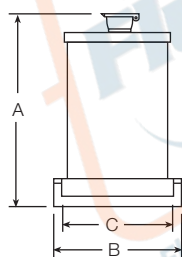

SERV-OIL Reservoirs

Transparent container

M570R Models

Port Sizes: 1/4

Model Shown: M570-6R

Model Shown: M570-12R

Sight domes are available to vent air from the system, and to confirm visually the presence of oil. Pressure-fill systems should be vented, or use low velocity recirculation of the oil supply.

M570R transparent reservoirs are available in, 1-quart (960-ml), and 2-quart (1920-ml) capacities.

Level Switches. When the reservoir is located where the oil level cannot easily be determined visually, electrical oil level switches can be used. Both low-level and high-level switches are available. The switches can be connected to a remote electrical control for automatic filling.

RESERVOIR DIMENSIONS

Part No.	Capacity	Dimensions inches (mm)			
		A	B	C	Depth
M570-6R	1 quart	7.6 (193)	5.4 (137)	4.6 (117)	4.8 (122)
M570-12R	2 quarts	13.6 (345)	5.4 (137)	4.6 (117)	4.8 (122)

ORDERING INFORMATION

Change the letters in the sample model number below to specify the reservoir you want.

M570 - 6 R GG W

RESERVOIR SIZE

- 1 quart (960-ml), 25,400 drops 6
- 2 quart (1920-ml), 50,800 drops 12

† One drop = 1/30 cc. Capacity in drops is at 90% of full capacity.