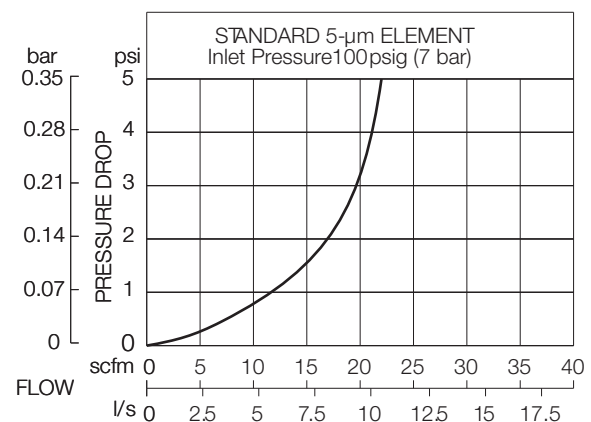

FLOW CHART

บริษัท ฟลูเทค จำกัด
FLU-TECH CO.,LTD

845/3-4 หมู่ 3 ต.เทพารักษ์ ต.เทพารักษ์ อ.เมือง จ.สมุทรปราการ 10270

845/3-4 Thepharak RD., T.Thepharak, A.Muang, Samutprakarn 10270 THAILAND
Tel. 0 2384 6060, Fax 0 2384 5701, Email : sales@flutech.co.th, www.flutech.co.th