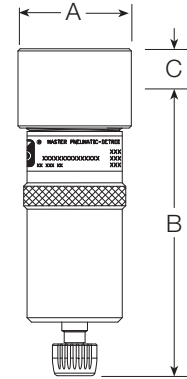

# F50S Models Port Size: 1/4

Model Shown: BF50S-2V

- ◆ Meets **NACE** specifications.
- ◆ High-strength stainless steel filter bowl. Stainless steel construction provides unique corrosion resistance.
- ◆ Viton elastomers throughout.
- ◆ Inline mounting.
- ◆ 5- $\mu$ m-rated polyethylene filter element; optional sintered bronze elements.
- ◆ Manual drain.
- ◆ **NPTF** port threads; optional **BSPP** threads.

## DIMENSIONS inches (mm)

Bowl	Ports	A	B	C	Depth	Weight	
						lb (kg)	
Plastic	1/4	1.6 (41)	3.6 (92)	0.4 (9.5)	1.6 (41)	0.33 (0.15)	
Metal	1/4	1.6 (41)	4.3 (109)	0.4 (9.5)	1.6 (41)	0.35 (0.16)	